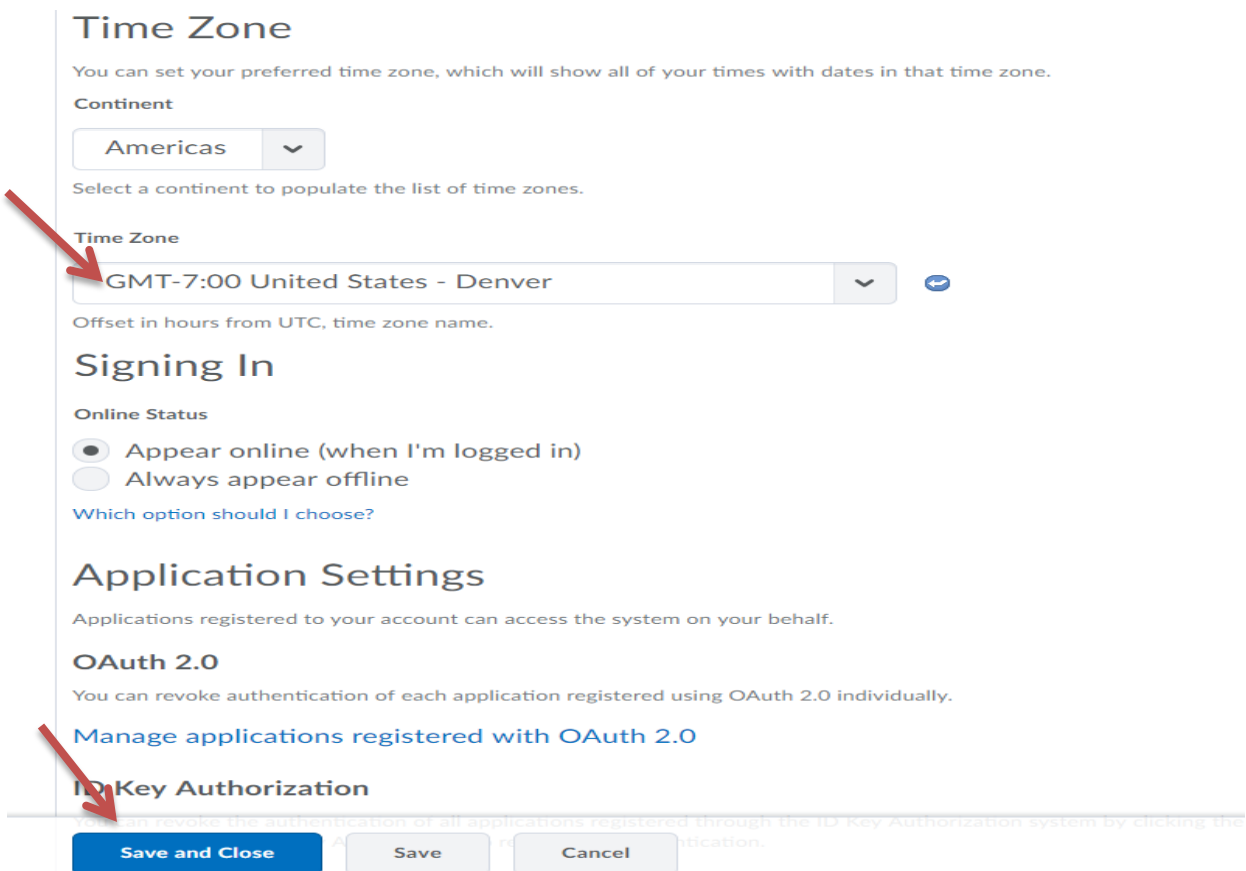

# How to change the Time Zone setting for My Leo Online

1. Locate account setting by clicking on you name in the upper right hand corner.

2. Scroll down to Time Zone and select from drop down.

3. Click Save and Close