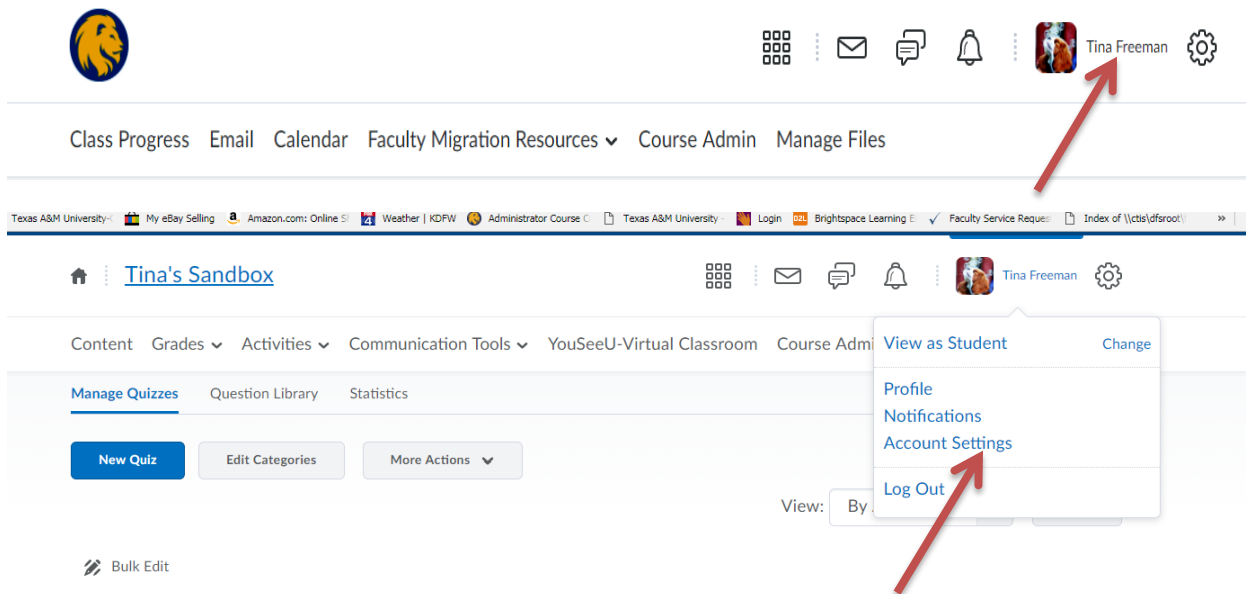

# How to change the Time Zone setting for My Leo Online

1. Locate account setting by clicking on you name in the upper right hand corner.

2. Scroll down to Time Zone and select from drop down.

3. Click Save and Close