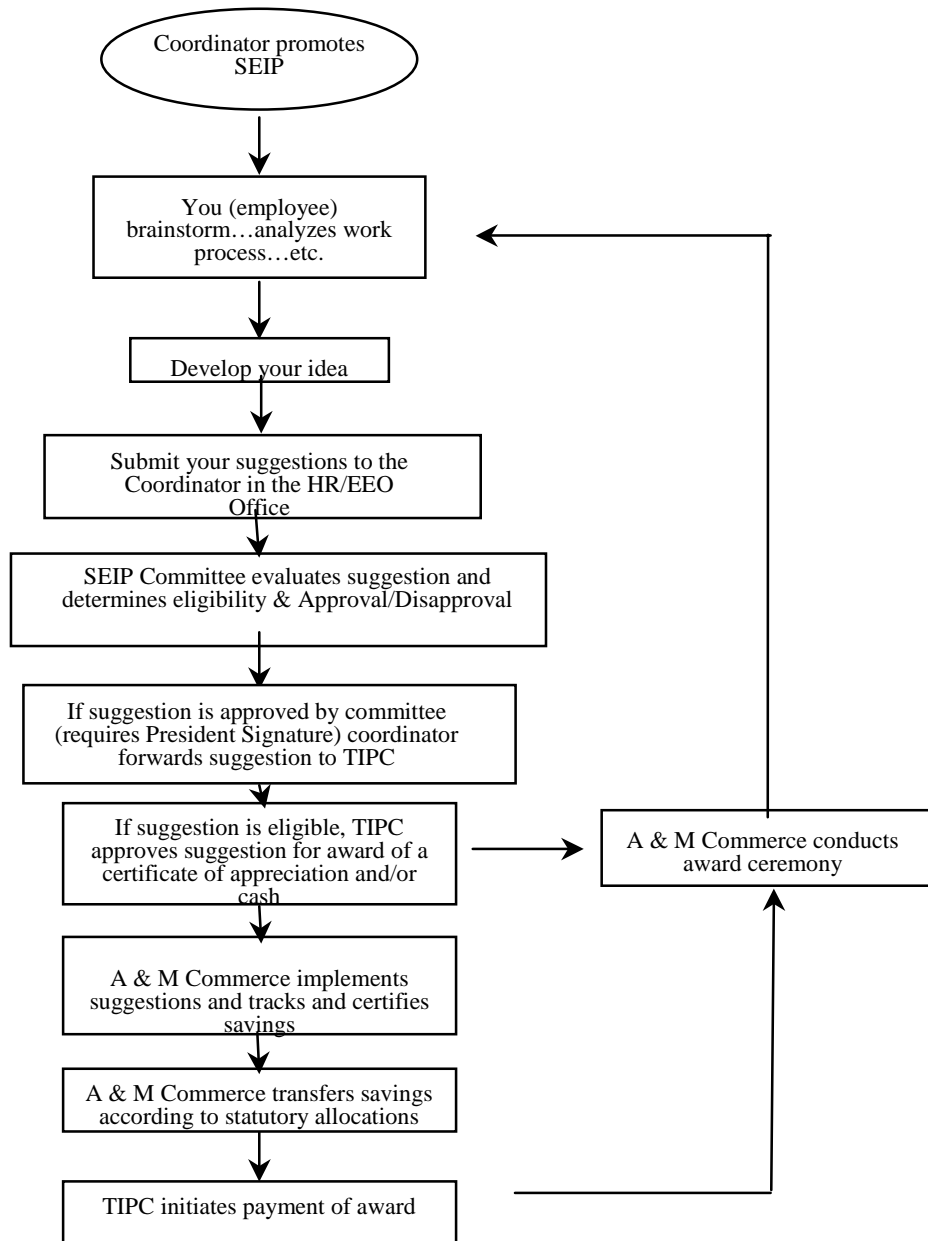

SEIP FLOW CHART

The State Employee Incentive Program is administered by Texas Incentive and Productivity Commission (TIPC)