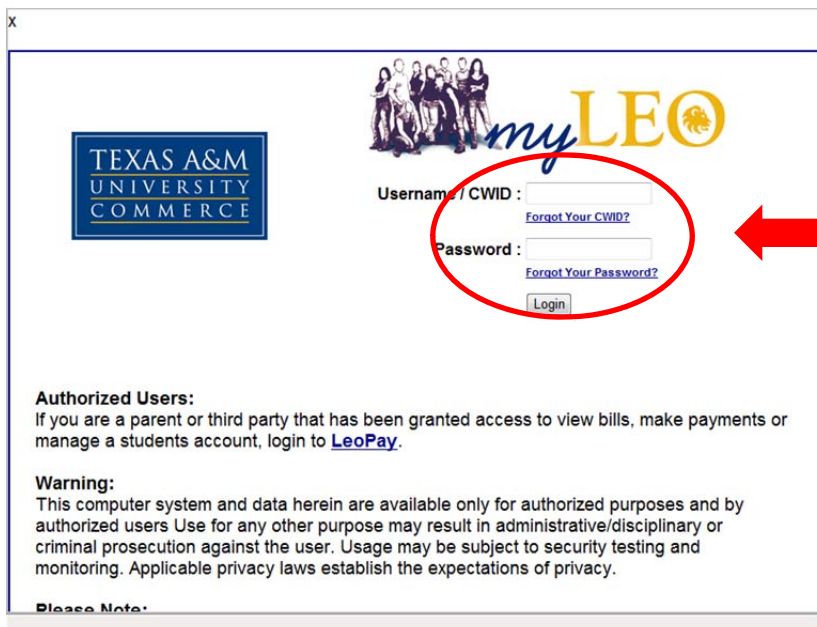

How to Log-in to myLeo, How to Change Your Password, and Update your Personal Information

- 1) Students can access their myLeo account through the main university webpage at www.tamuc.edu.

- 2) The Username/CWID will be your campus wide ID number. The password will be your date of birth as month/date/year (example...mmdyy). Be sure to change your password to provide more security for your myLeo.

3) The main page for your myLeo will look like the sample page below.

TEXAS A&M UNIVERSITY COMMERCE

myLEO

myLeo | LeoPay | LeoMail | Options | Logoff

Welcome, John M Jones

- To keep your personal information secure, [update your password](#).
- [LeoMail - jjones33@leomail.tamuc.edu](#)

myLeo

- [Check Admissions Application Status & Test Scores](#)
- [Registration, Records and Grades](#)
- [Financial Aid](#)
- [Apply for Graduation](#)
- [Purchase Textbooks Online](#)
- [Parking Permits for Students, Faculty and Staff](#)
- [View and Print an Enrollment Certificate](#)