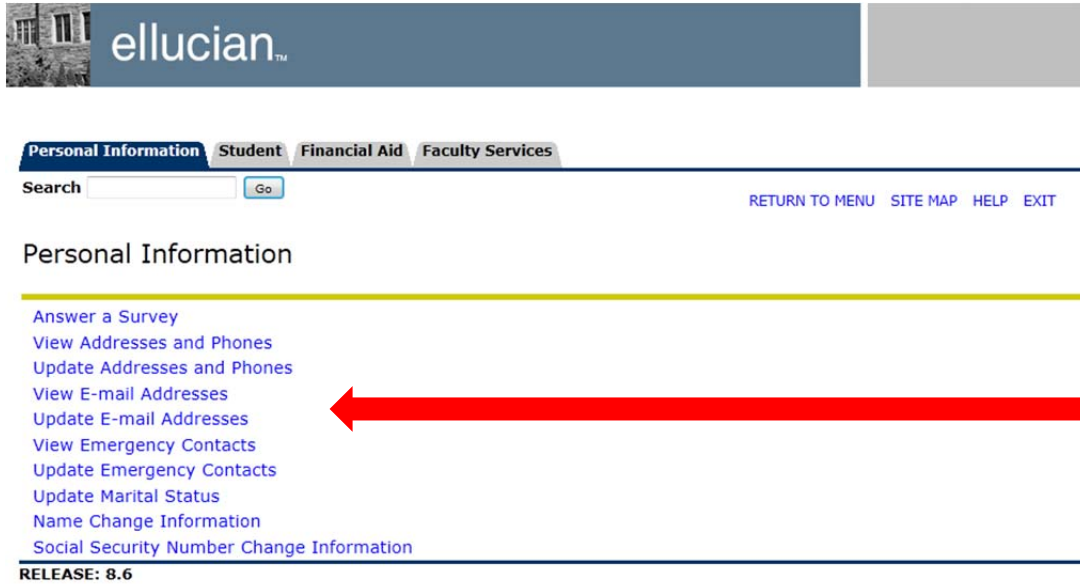

3) On the Personal Information page you will be able to update your address, phone number, email address, emergency contact information, and other personal information with the university. Please note you will still be required to report any change of address within 10 days to the ISSO through the online request form.