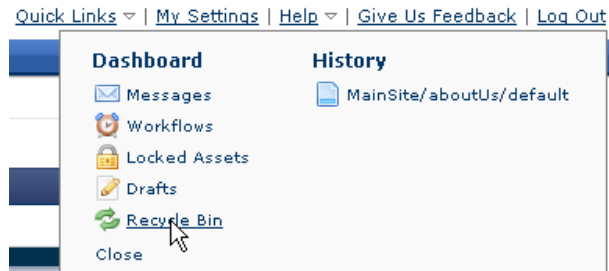

Recycling a Deleted Item

1. Click the Quick Links menu in the upper right corner of the screen.
2. Click on Recycle Bin

3. In the screen that comes up, click the Restore icon  that is located to the right of the item you want to restore.