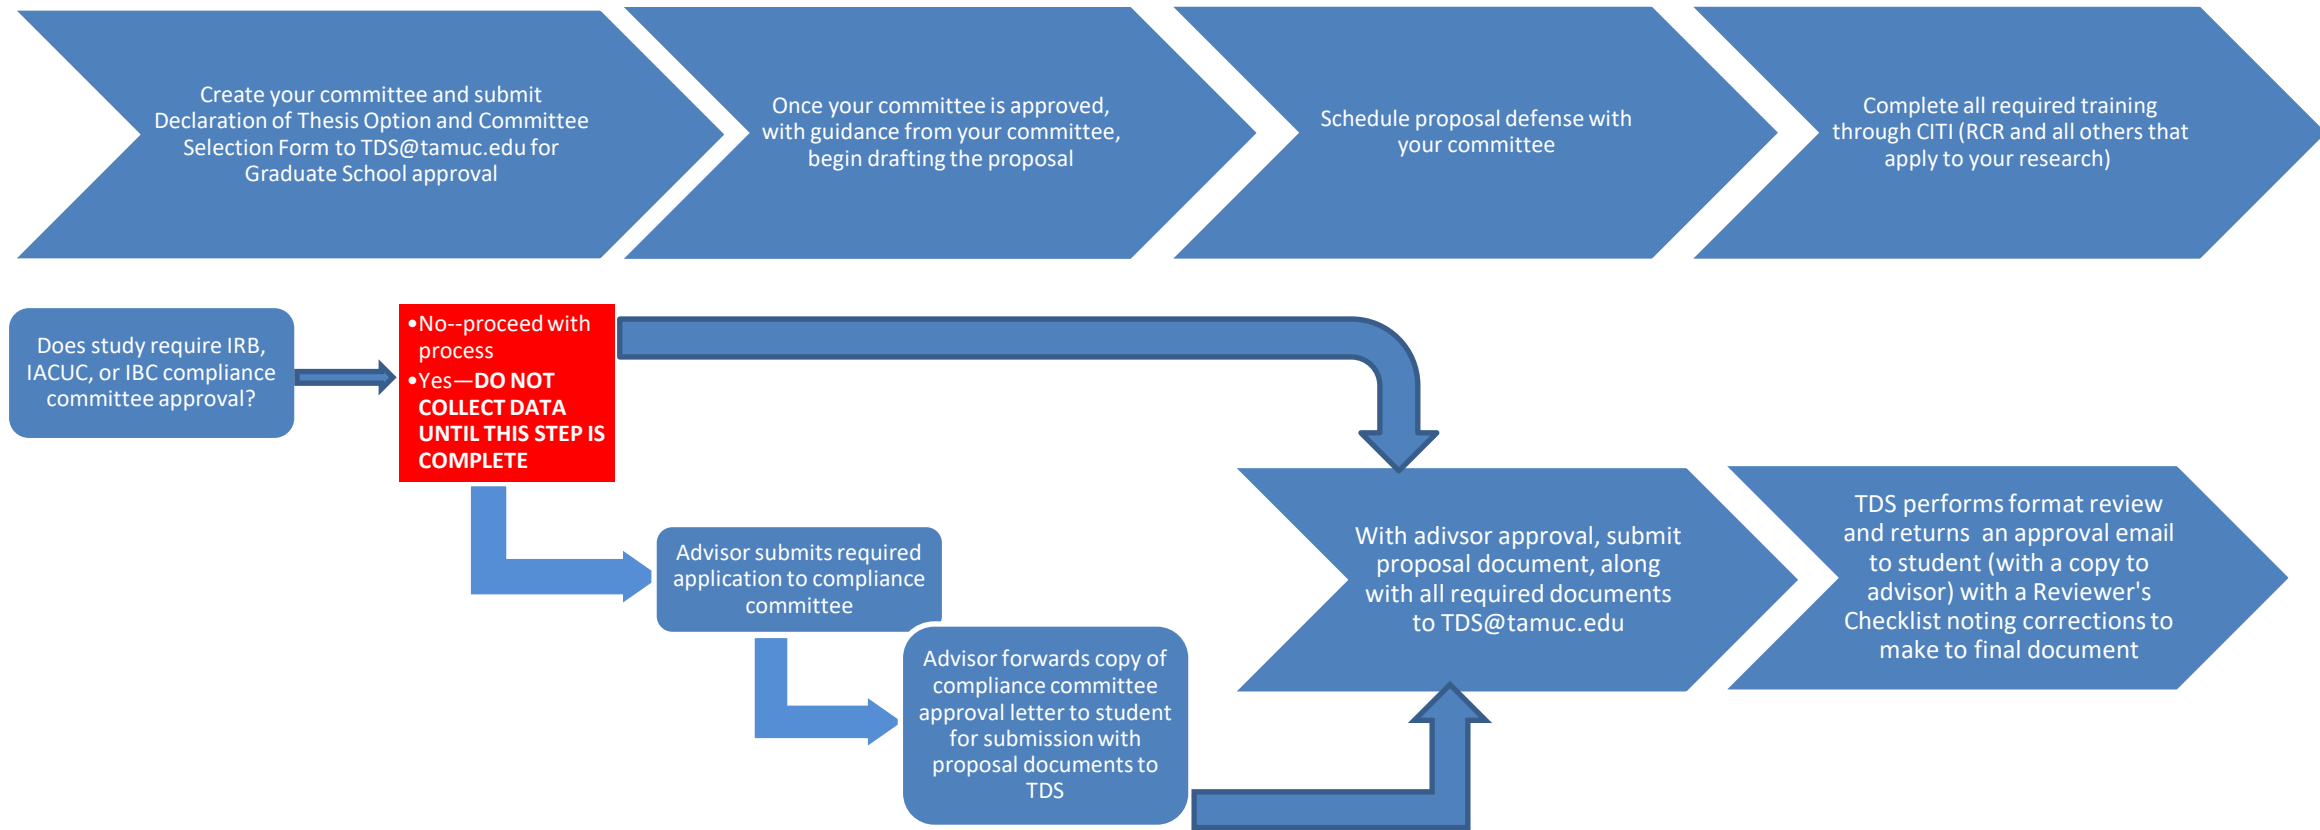

THESIS PROPOSAL PROCESS

Forms associated with this stage of the process:

- [Thesis Committee Selection Form](#)
- [Thesis Proposal Packet](#)

Shortcut to Dissertation Process: www.tamuc.edu/thesis